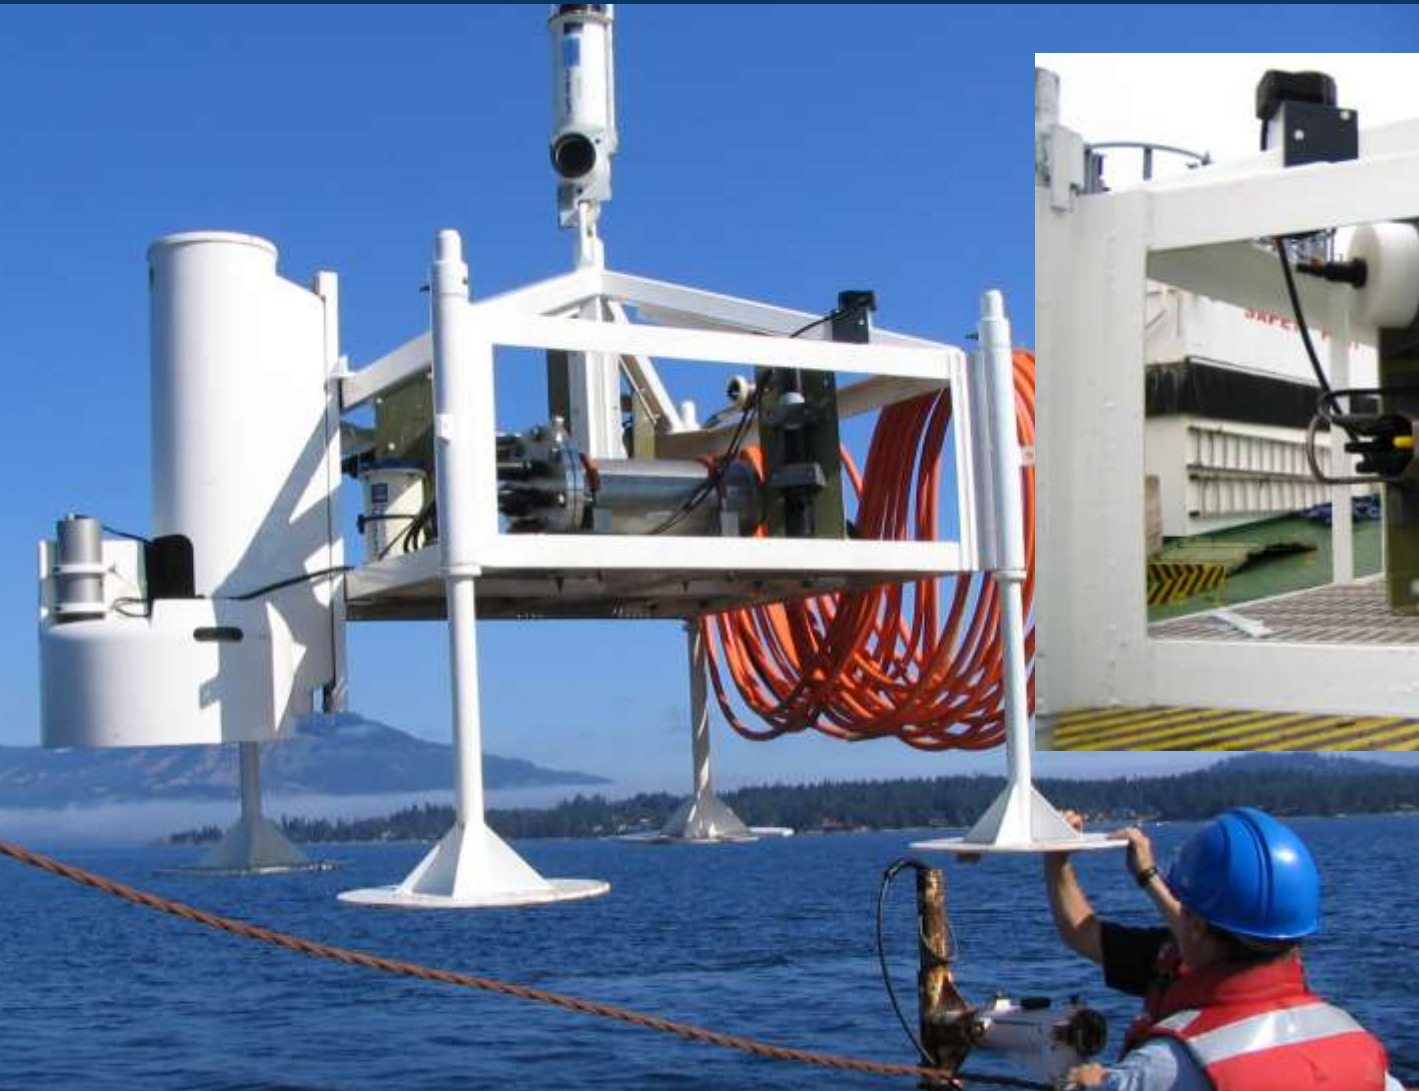

# VENUS - Strait of Georgia 2008

# VENUS Instrument Platform

with CTD, 200 kHz echo sounder, sediment trap, dissolved gases, ADCP, transmissometer, etc.