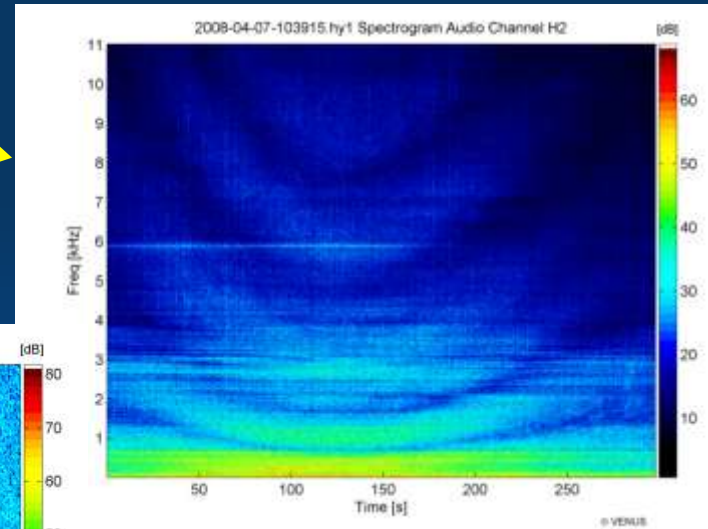

Acoustic Noise: Monitor and quantify

Are whales adapting their vocalizations or behaviour?