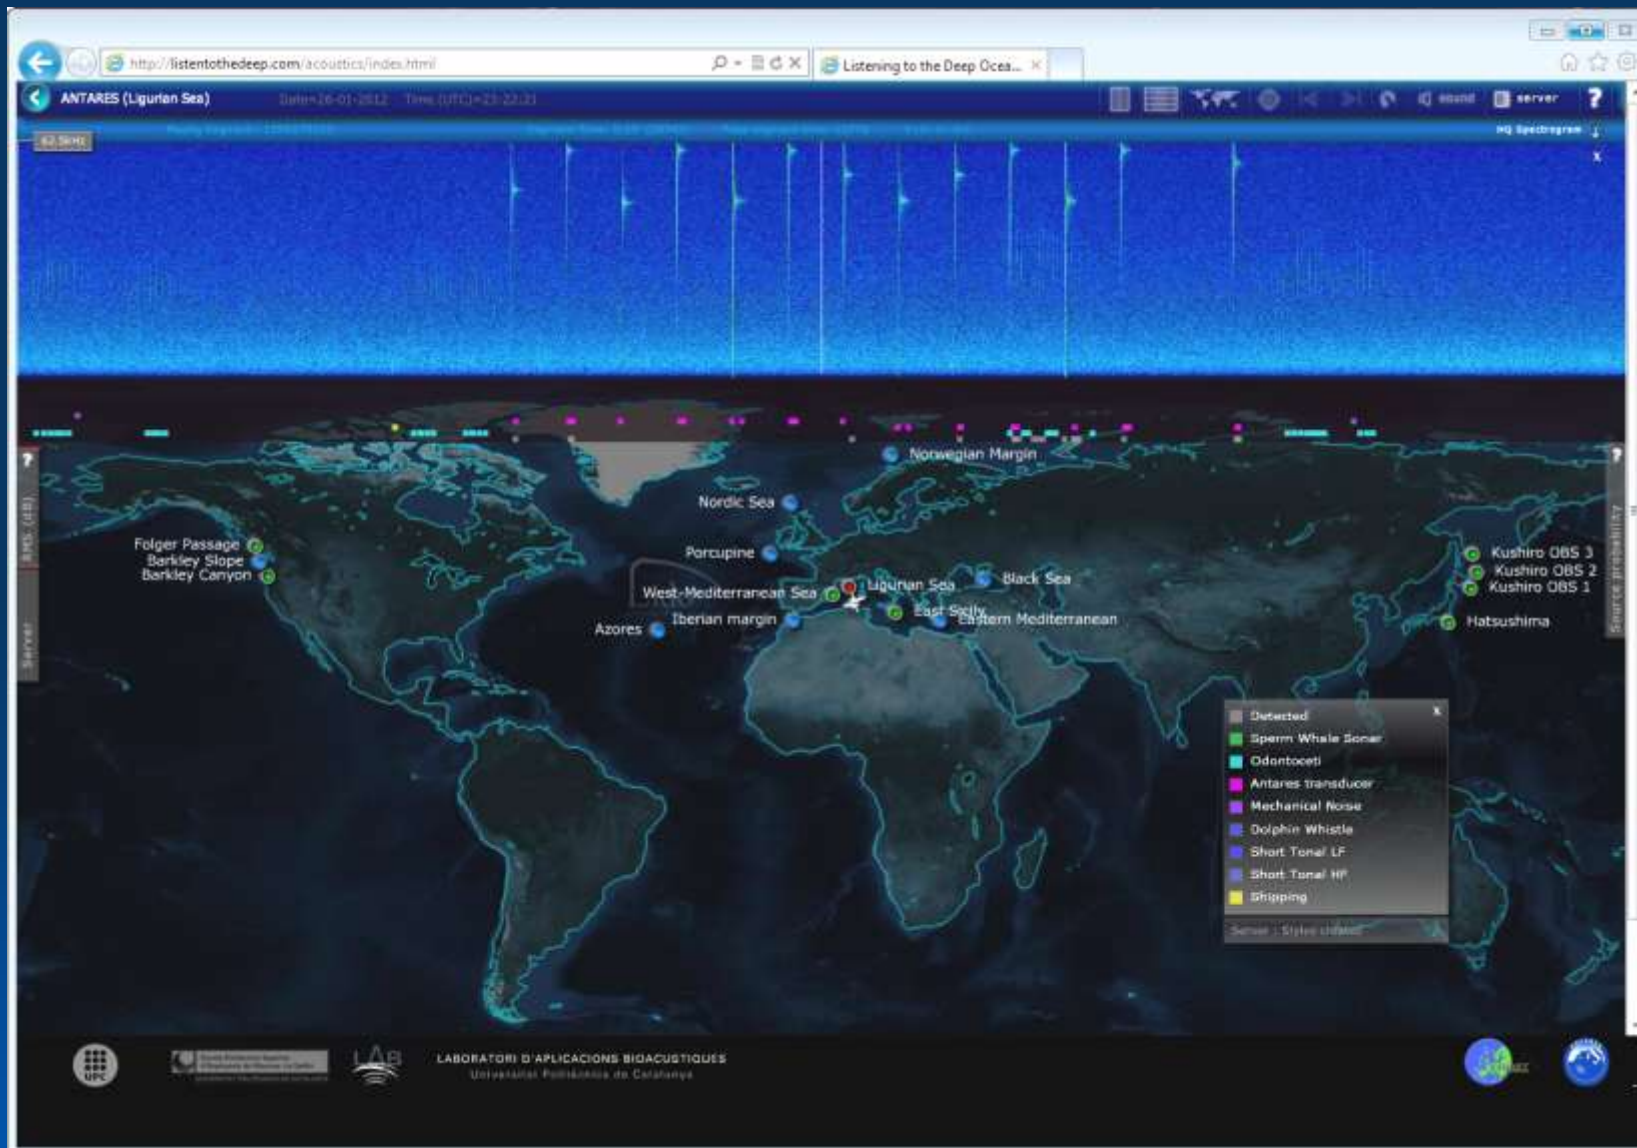

NEPTUNE Canada → Listen To The Deep Ocean (LIDO)