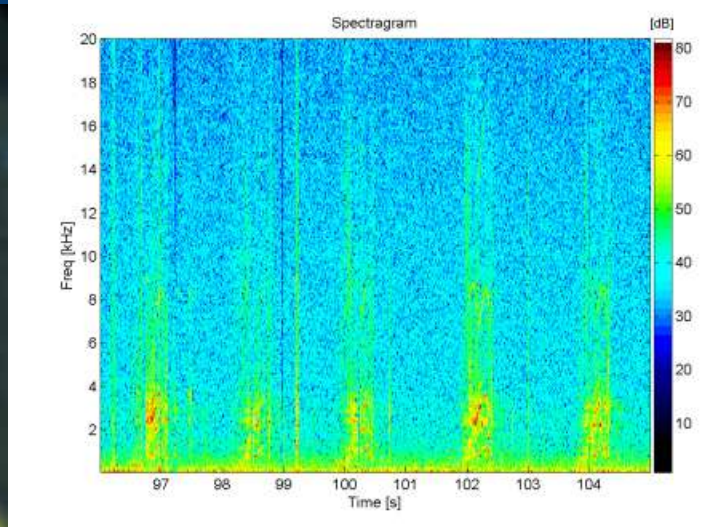

Acoustic Noise: Monitor and quantify

Are whales adapting their vocalizations or behaviour?