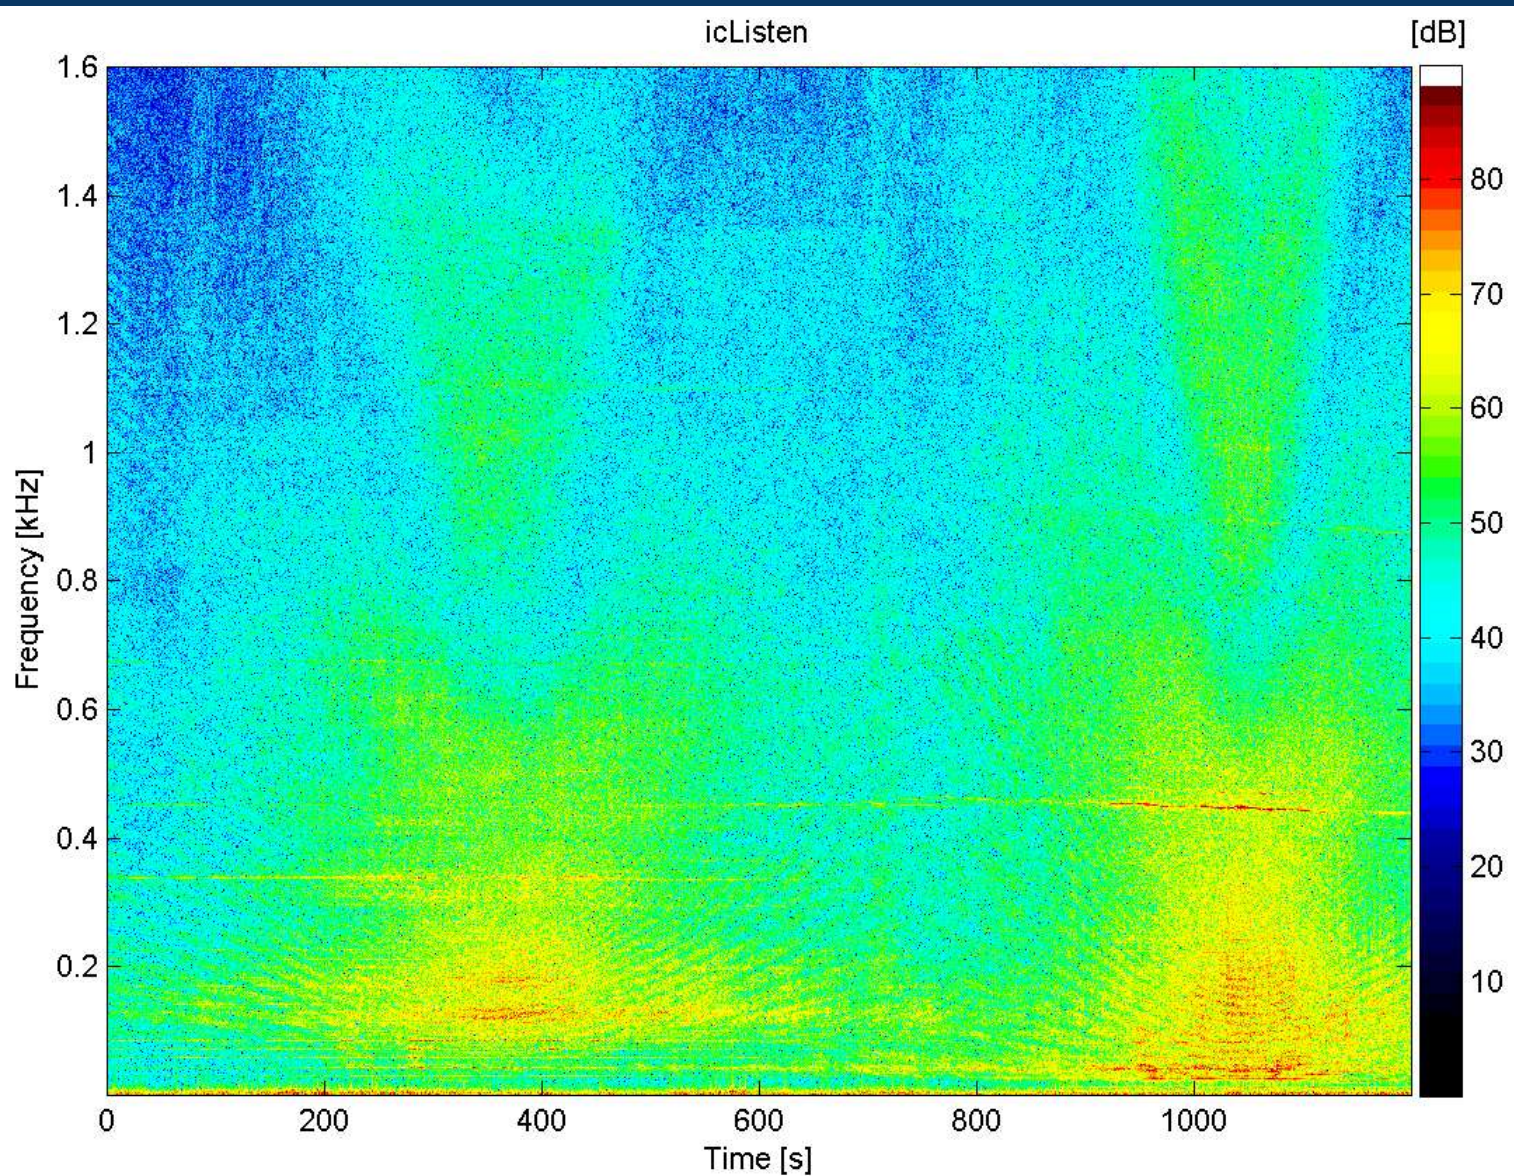

Testing New Technologies icListen LF Hydrophone