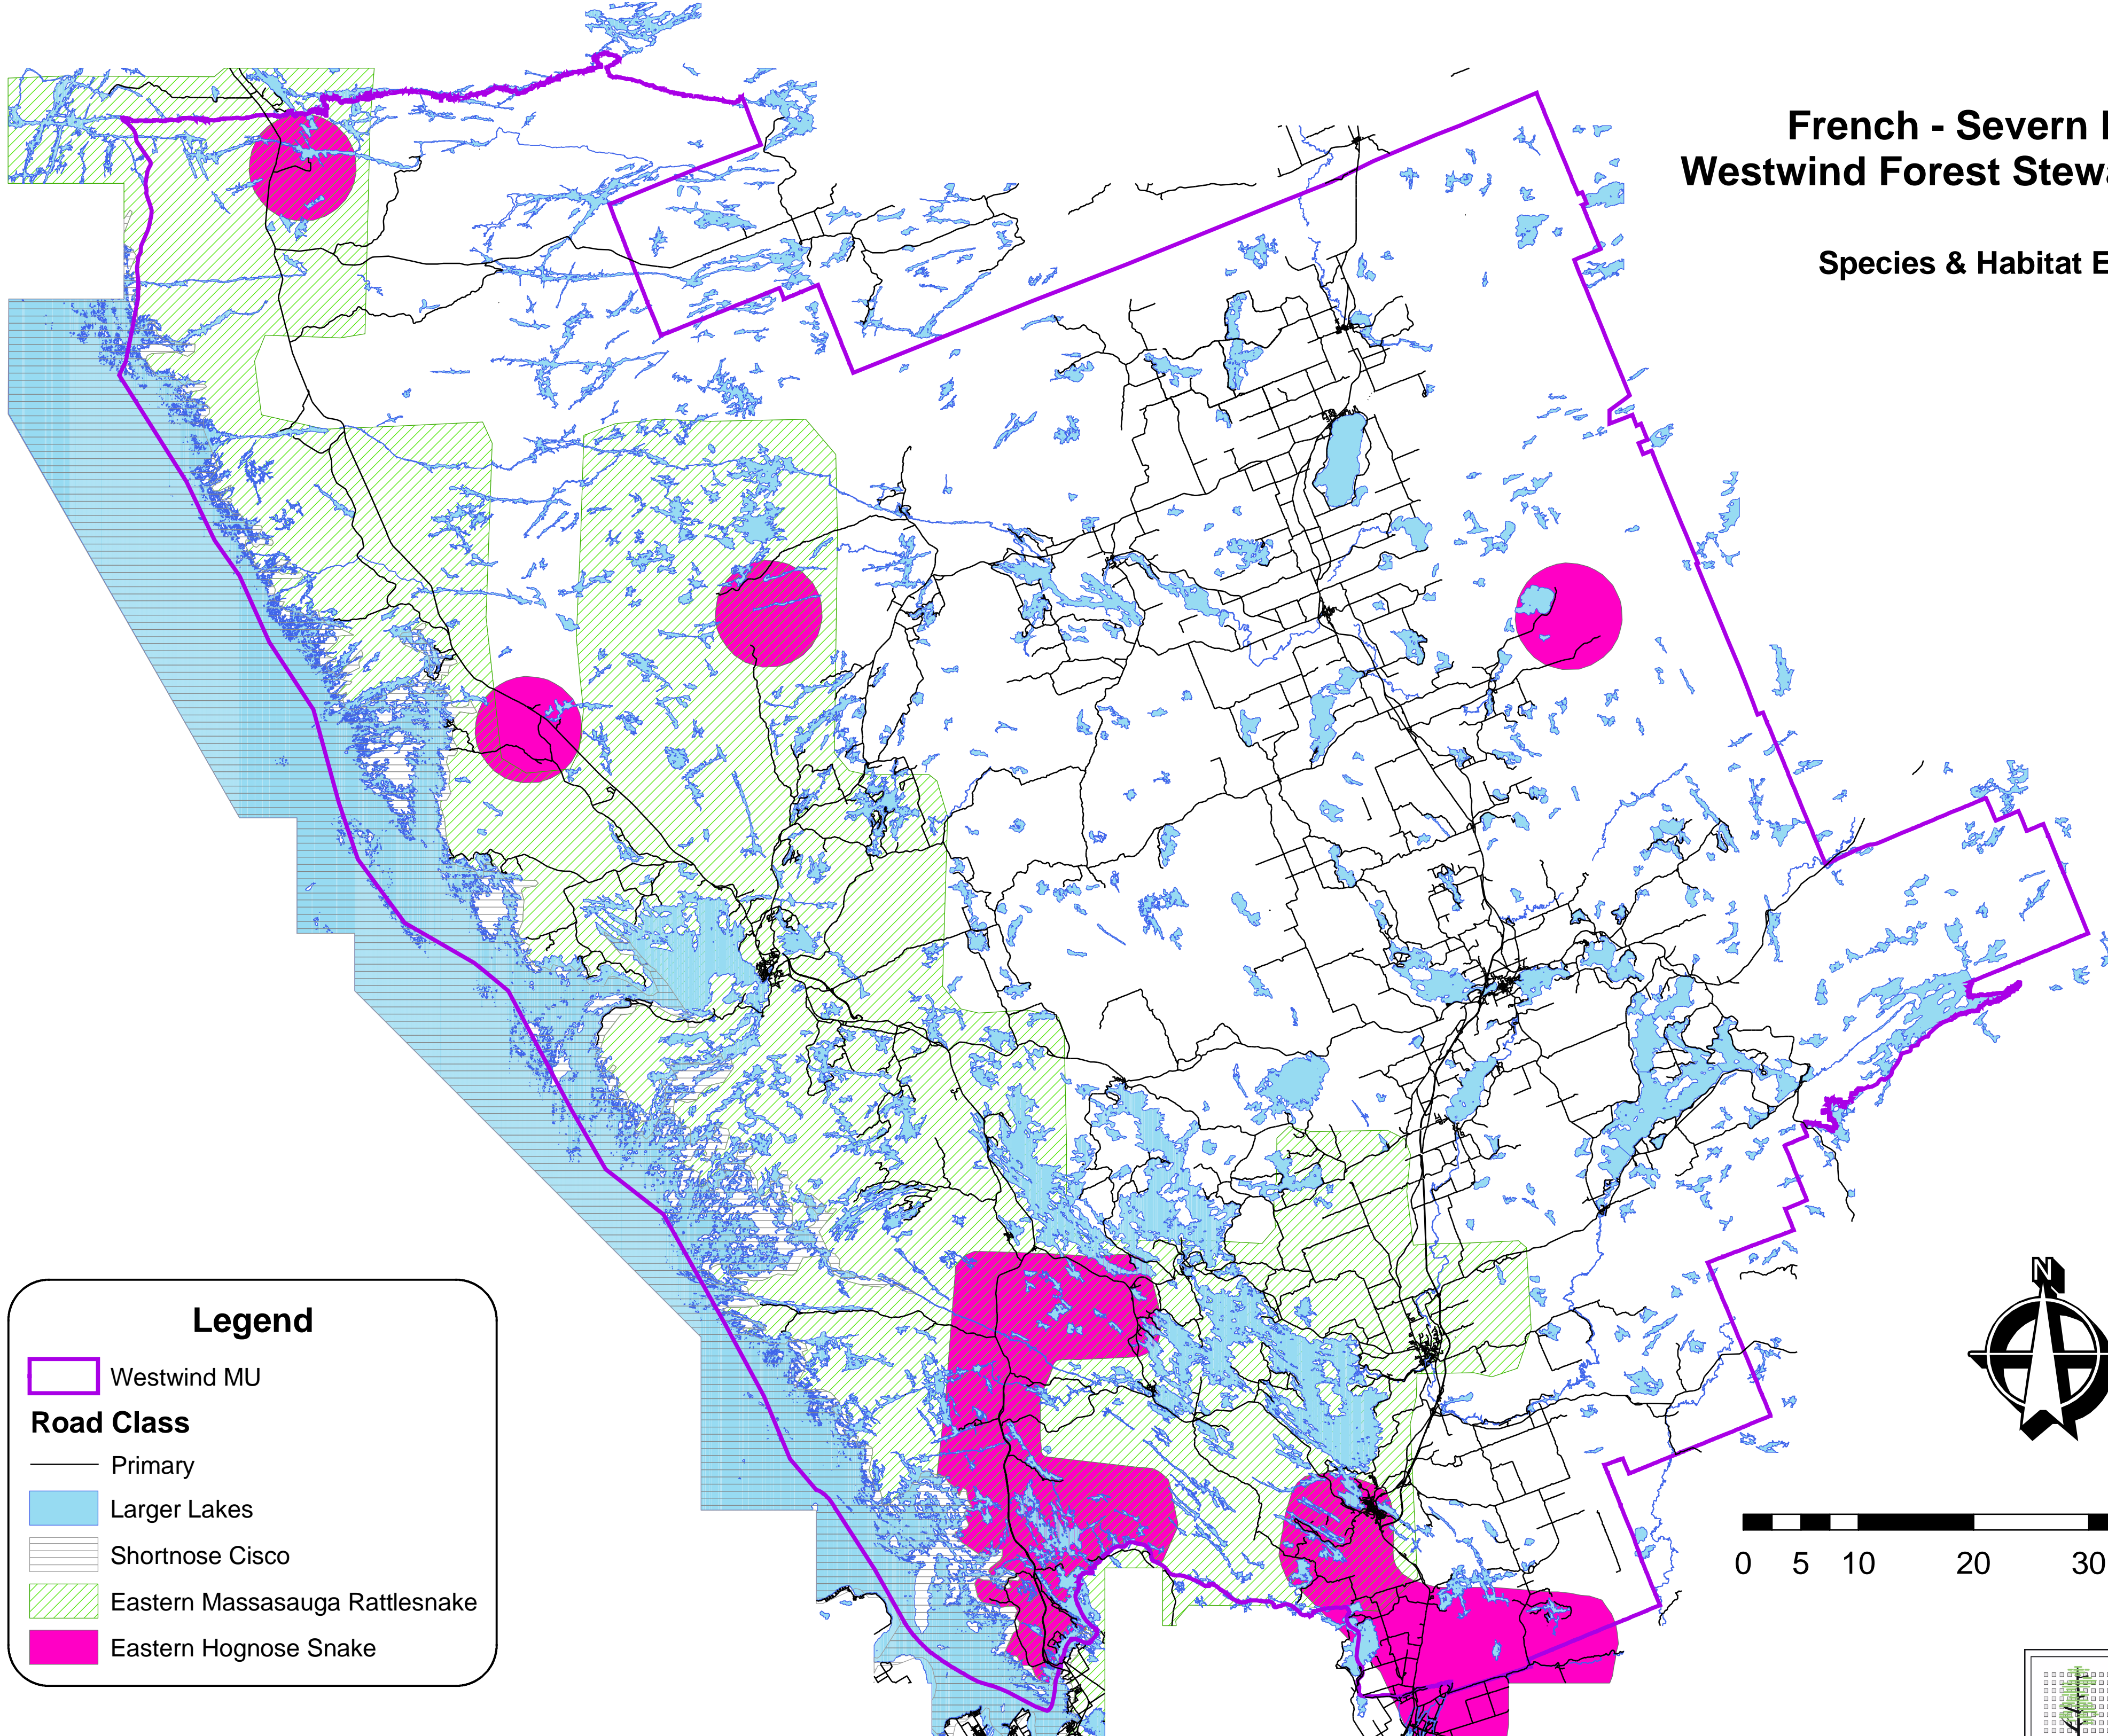

**French - Severn Forest
Westwind Forest Stewardship Inc.**

Species & Habitat Evaluation

Legend

- Westwind MU
- Road Class**
 - Primary
- Larger Lakes
- Shortnose Cisco
- Eastern Massasauga Rattlesnake
- Eastern Hognose Snake