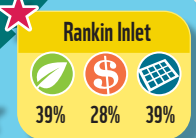

WWF

*reductions optimized for maximum energy cost savings

Feasibility of Renewable Energy for Nunavut Communities