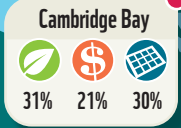

WWF

*reductions optimized for maximum energy cost savings

Feasibility of Renewable Energy for Nunavut Communities