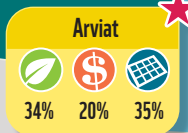

WWF

*reductions optimized for maximum energy cost savings

Feasibility of Renewable Energy for Nunavut Communities